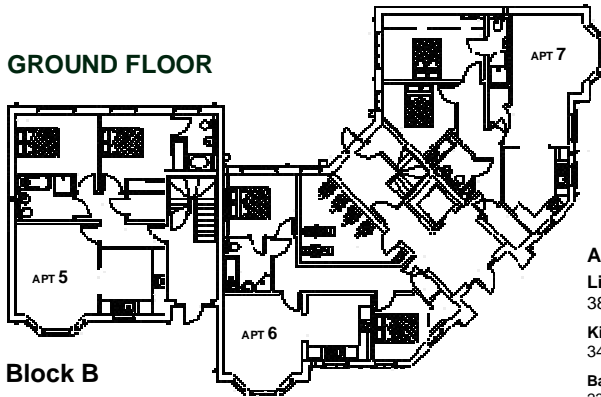

Apartment layouts

GROUND FLOOR