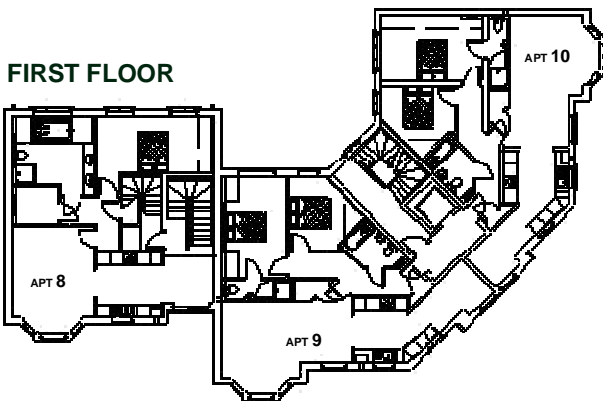

FIRST FLOOR